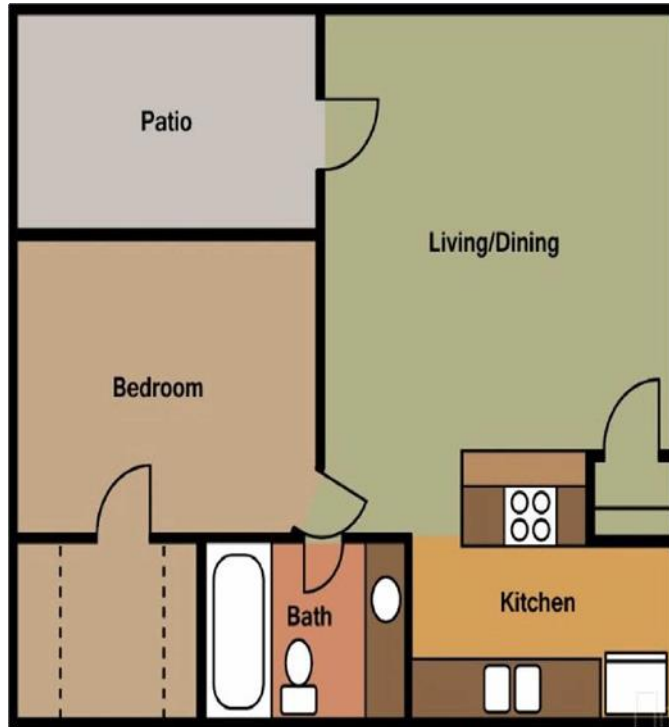

ONE BEDROOM / ONE BATH
544 Sq. Ft.*

* All Square Footage is approximate only.

Athena Garden

900 East Corsicana Street
Athens, TX 75751

(903) 675-9062

athenagardenapts.com